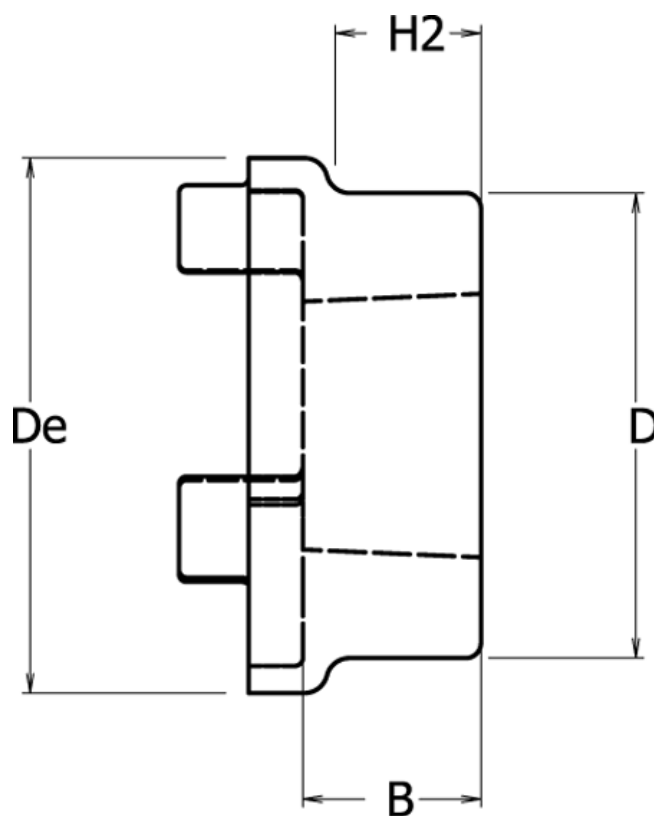

Article number: 3303070H

Description: Coupling Hub HRC-H 70
w/Taperbushing udvendig 1008 maks. boring 25 mm

Measures

B = 23.5

D = 60

De = 69

For bush = 1008

H2 = 20